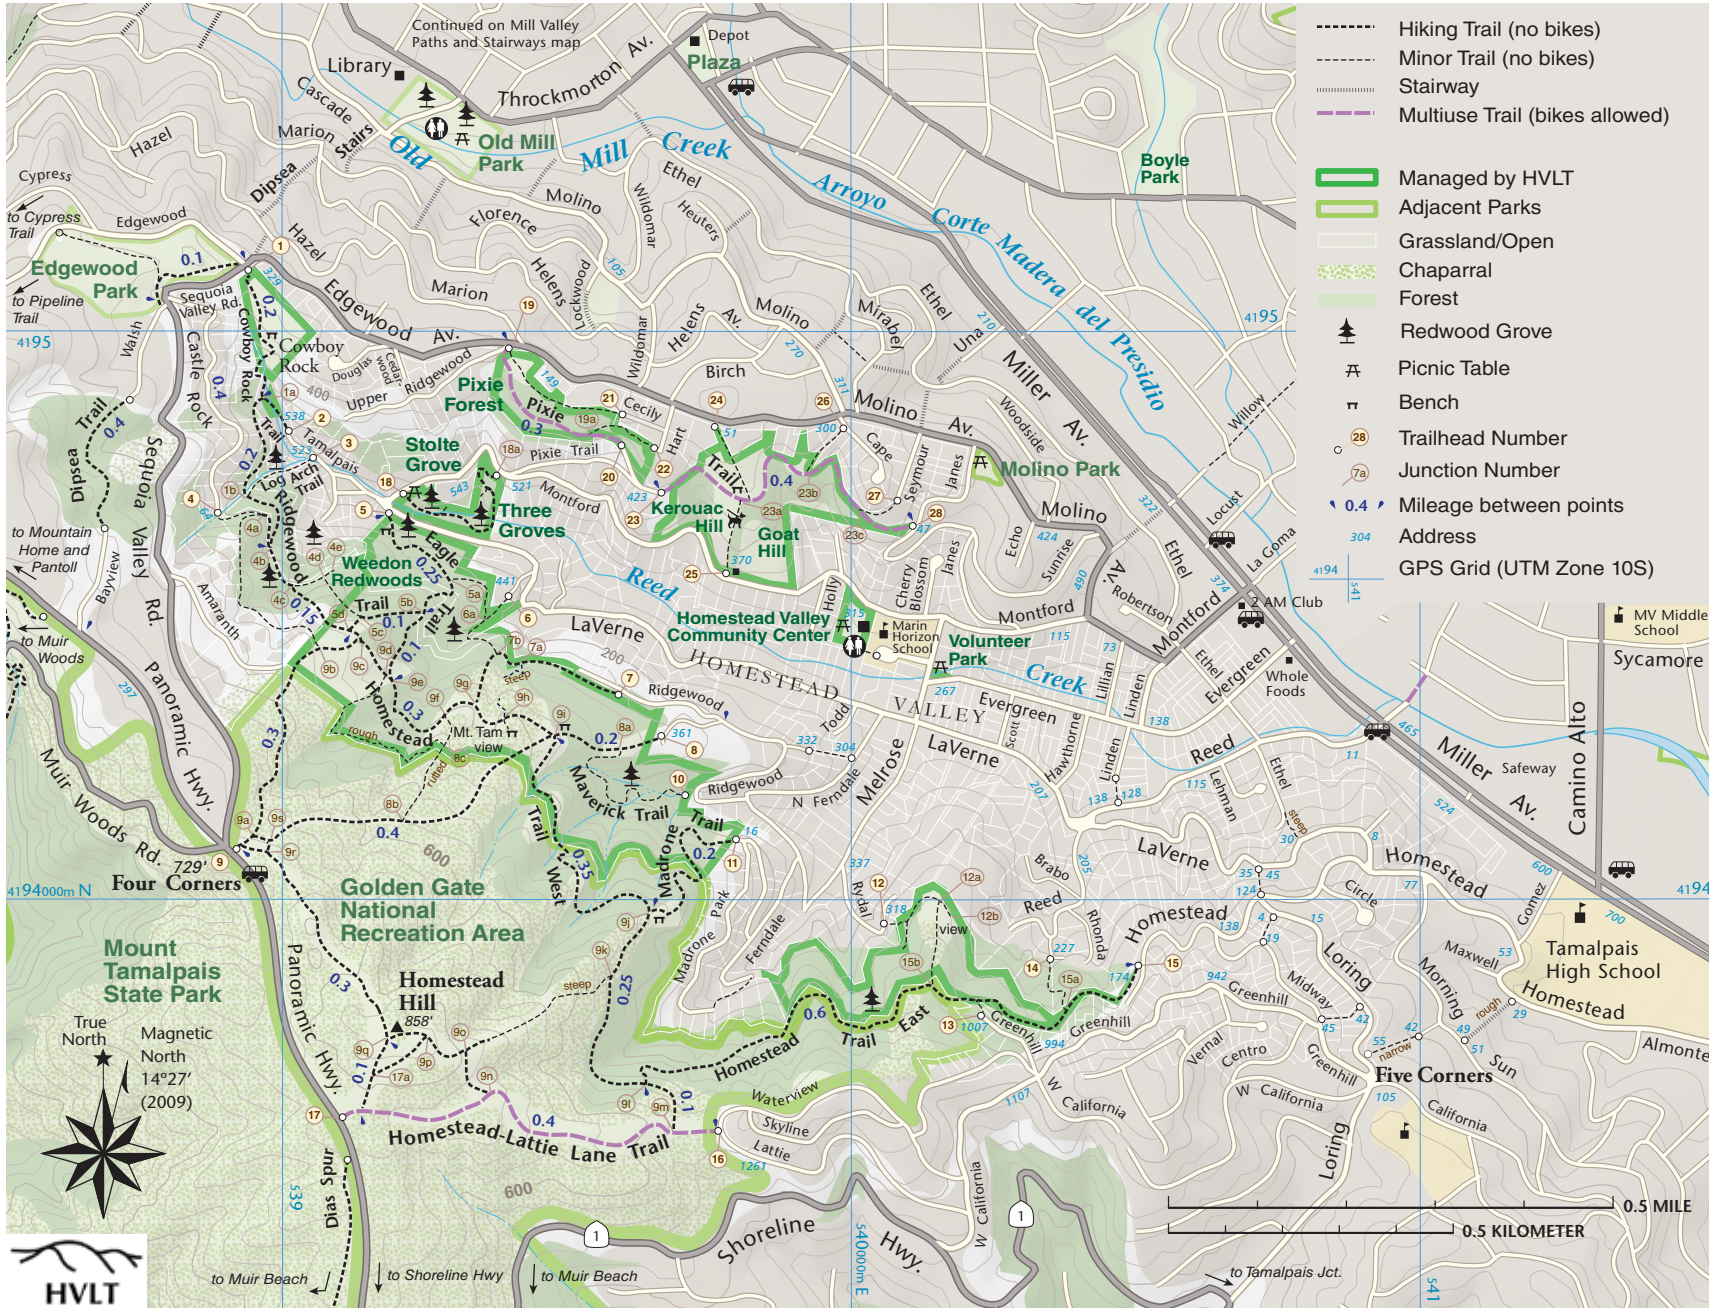

# HVLT Homestead Valley Trail Map

Mill Valley, California

Learn more about these trails and the Homestead Valley Land Trust at <http://www.hvlt.org>

- 🚶 Conditions of trails and stairs varies and is subject to change. Use caution and good judgement.
- 🐕 Dogs allowed off-leash under voice control. Leashes are required where posted and/or indicated: 🚫
- 🚭 This is a critical fire area. Smoking and fires are prohibited.

Created for Homestead Valley Land Trust by Ben Pease and Marabeth Grahame. This is an update of HVLT's original trail map by E. Stoeltgen (drawn 1976, updated 2003). The base map is adapted from the map *Trails of Mt. Tamalpais, Muir Woods and the Marin Headlands*, by Gerald W. Olmsted, now published by Pease Press ([www.peasepress.com](http://www.peasepress.com)). (Available at the Depot Bookstore and Muir Woods).